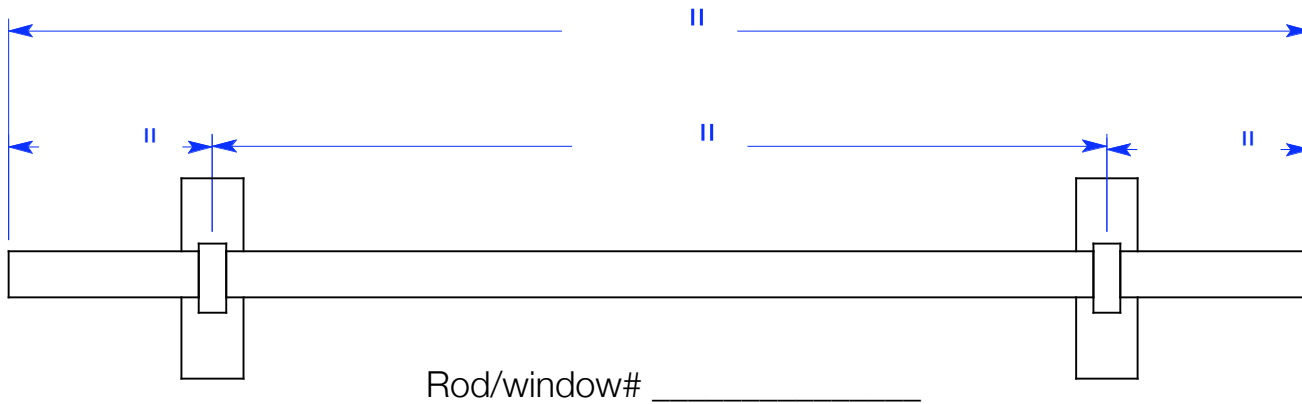

Campbell Ironworks Inc©

Ph. 845-887-6420 Fax. 845-887-6421 Email. campiron@hvc.rr.com

Order Form- Mira Single and Double Bracket & Rods

Enter length of rod on drawing below, this should be Bracket Center to Bracket Center and/or End of Finial to End of Finial

Single Rod []
 Rod size- 3/4" [] 1 1/4" []
 Finial Style _____

Double Rod []
 Finial Style _____
 Finial Style _____

Single Rod []
 Rod size- 3/4" [] 1 1/4" []
 Finial Style _____

Double Rod []
 Finial Style _____
 Finial Style _____