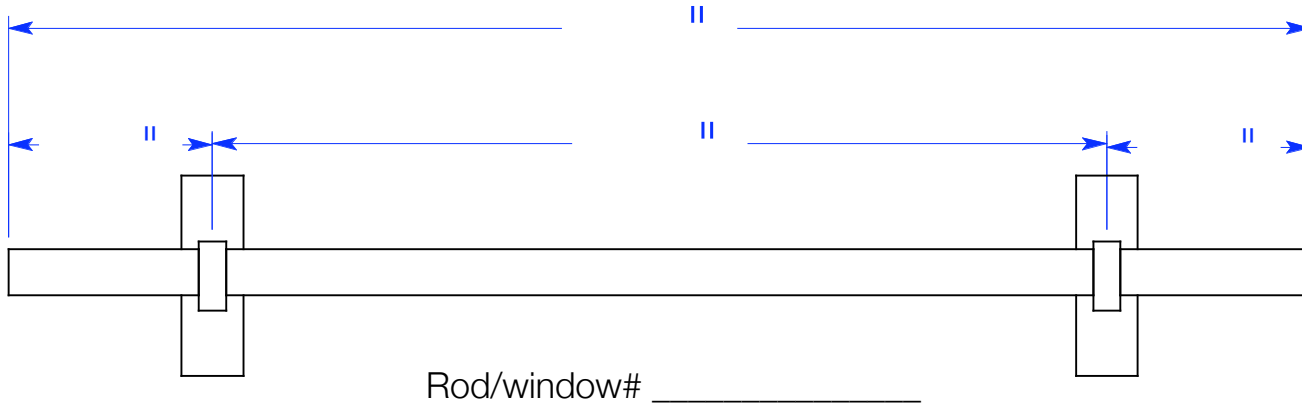

Campbell Ironworks Inc©

Ph. 845-887-6420 Fax. 845-887-6421 Email. campiron@hvc.rr.com

Order Form- Mira Single and Double Bracket & Rods

Enter length of rod on drawing below, this should be Bracket Center to Bracket Center and/or End of Finial to End of Finial

Single Rod []
 Rod size- 3/4" [] 1 1/4" []
 Finial Style _____

Double Rod []
 Finial Style _____
 Finial Style _____

Single Rod []
 Rod size- 3/4" [] 1 1/4" []
 Finial Style _____

Double Rod []
 Finial Style _____
 Finial Style _____