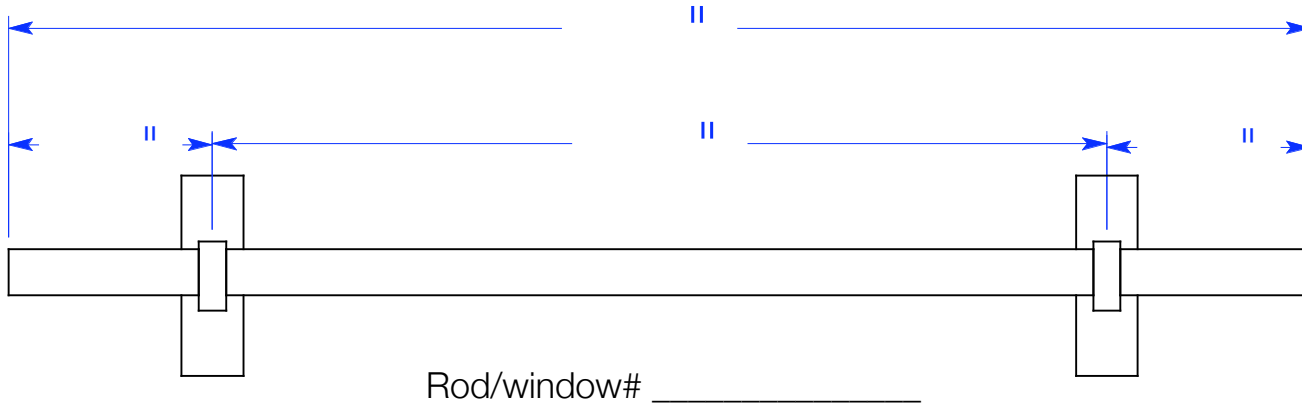

Campbell Ironworks Inc©

Ph. 845-887-6420 Fax. 845-887-6421 Email. campiron@hvc.rr.com

Order Form- Coco Single and Double Bracket & Rods

Enter length of rod on drawing below, this should be Bracket Center to Bracket Center and/or End of Finial to End of Finial

Single Rod []

Rod size- 3/4" [] 1 1/4" []

Finial Style _____

Double Rod []

Finial Style _____

Finial Style _____

Single Rod []

Rod size- 3/4" [] 1 1/4" []